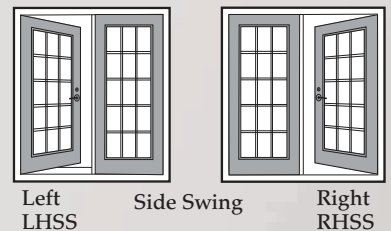

GD-007BG
Brass Beveled

GD-01C
Clear Glass

Two Panel Factory White or Painted Doors		
SIZE	OPERATOR	DIMENSIONS
5'	Single	59 3/4" X 79 5/8"
5'	Double	59 1/8" X 79 5/8"
6'	Single	71 3/4" X 79 5/8"
6'	Double	71 1/8" X 79 5/8"

HINGE OPTION Viewed From Outside

HINGE OPTION Viewed From Outside

When ordering, please specify your preferred hinge option (see Diagrams).

Raise & Lower Blinds

Long Wearing
Smooth Rollers

Pulley & Lift Spring

Geared Slider with
a friction-free light
pull feature

*patent pending

2248

2236

2264

Raise & Lower Blinds have a grate slider to allow blind operation without undue bending or stretching.

They are protected by a free fall clutch in case of a temporary disengagement of the internal magnet.