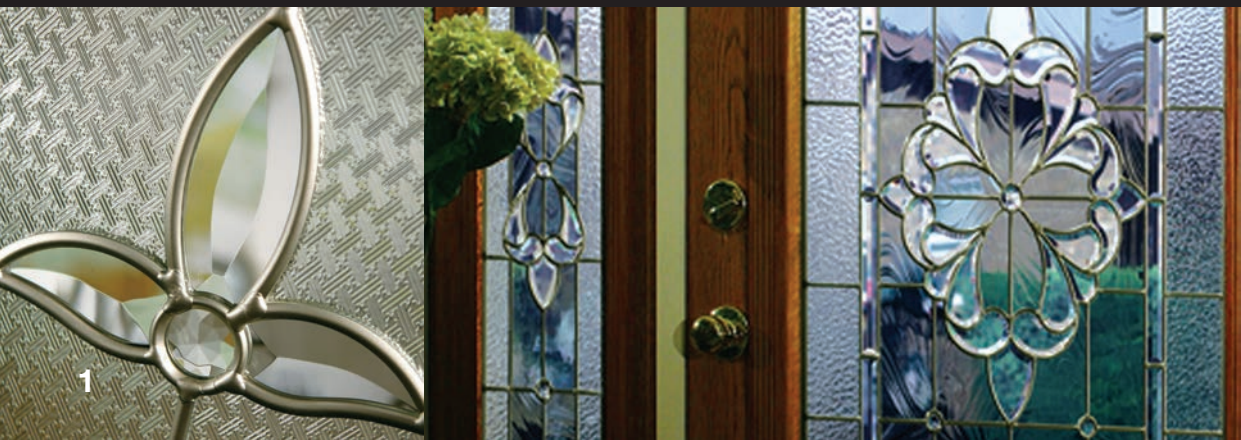

Personal Style

HOME STYLE

CAMING

EXTERIOR FIXTURES

TEXTURE & PRIVACY

EXPRESSIONS IN GLASS DESIGN

Welcome to our Exterior Door Catalogue

We invite you to use this catalogue to help you choose exactly what is needed to enhance the elegance and beauty of your entrance way.

Your entrance door will be a reflection of your distinct personality and a focal point of your home which will appear hospitable, warm and inviting.

This catalogue will allow you to choose from a wide variety of glass designs, stain or paint colours as well as many other options.