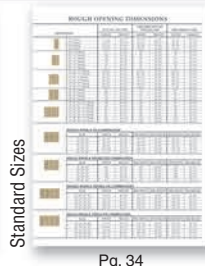

CLASSIC COLLECTION

COMMODITIES

HARDWARE

SIZE CHART

OPTIONS

Pg. 33

Standard Sizes

Pg. 34