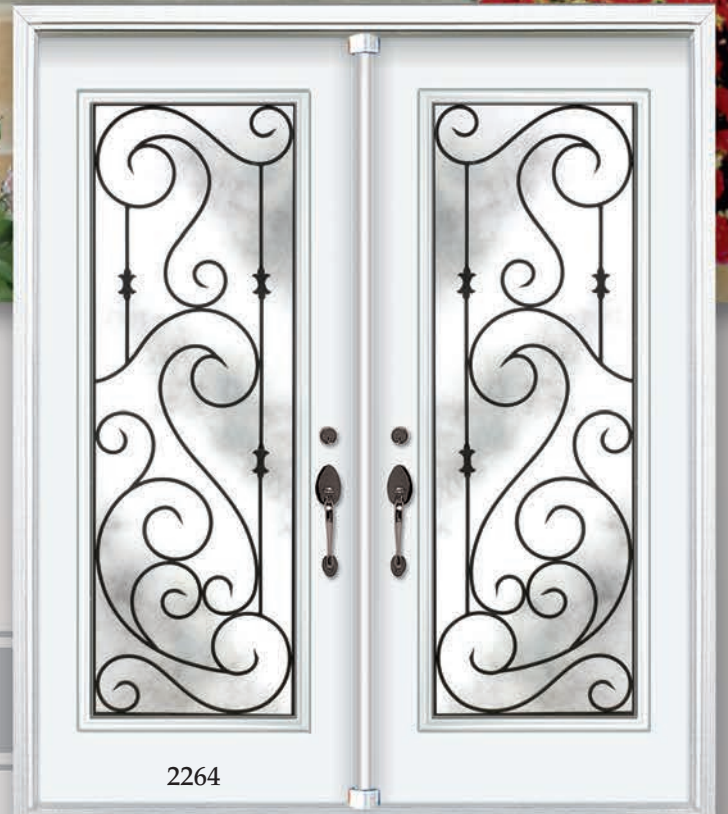

Romano

Available in 2264 / 764

Ruí