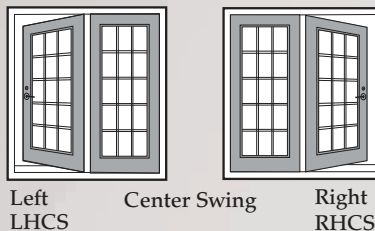

Rain

Pinhead

Available in 2264 / 764 / 2248 / 848 / 2236 / 836

Garden Doors

GD-05V
Venting

GD-03PG
Brass Pencil Grill

GD-06RL
Internal Mini Blinds

GD-02WG
Internal Grill

HINGE OPTION Viewed From Outside

HINGE OPTION Viewed From Outside

When ordering, please specify your preferred hinge option (see Diagrams).

Raise & Lower Blinds

Long Wearing
Smooth Rollers

Pulley & Lift Spring