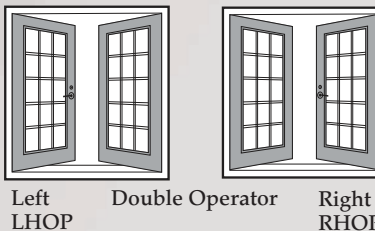

GD-007BG
Brass Beveled

GD-01C
Clear Glass

Two Panel Factory White or Painted Doors		
SIZE	OPERATOR	DIMENSIONS
5'	Single	59 3/4" X 79 5/8"
5'	Double	59 1/8" X 79 5/8"
6'	Single	71 3/4" X 79 5/8"
6'	Double	71 1/8" X 79 5/8"

HINGE OPTION Viewed From Outside

HINGE OPTION Viewed From Outside

When ordering, please specify your preferred hinge option (see Diagrams).

Raise & Lower Blinds

Long Wearing
Smooth Rollers

Pulley & Lift Spring