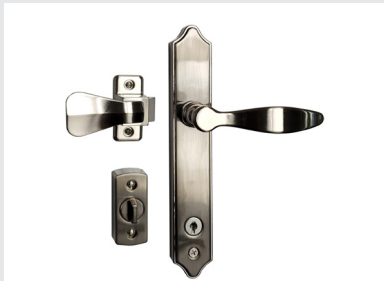

OPTIONAL HARDWARE

ELITE SILVER