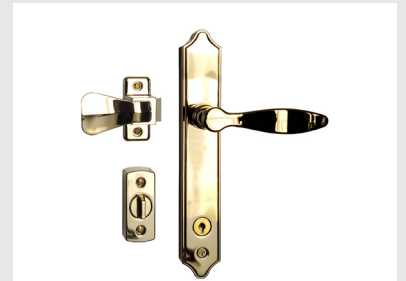

ELITE BRASS